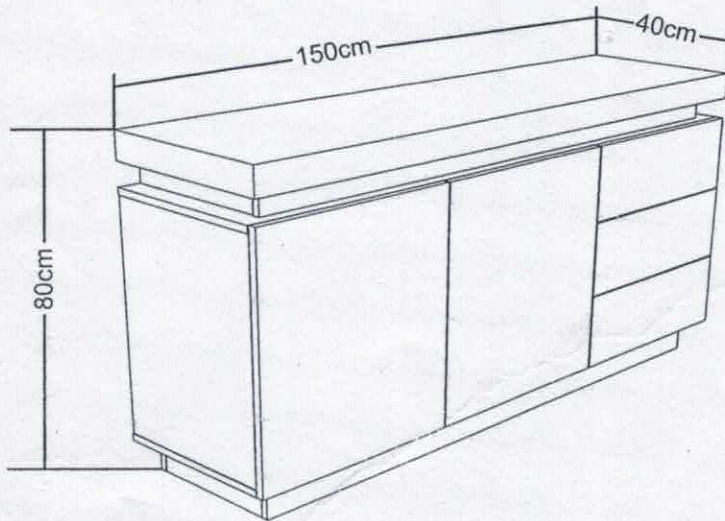

PRODUCT NAME

BLANC 150 Buffet with Led

EN

1. Identify the parts which make up your piece of furniture.
  2. Gather the hardware parts and count them.
  3. Have the necessary assembly tools ready.
  4. Organize a space for assembly, wall carpeting or a blanket will protect the furniture against scratches.
  5. Never force the assembling while you put the parts together. You are recommended to tighten the screws after the furniture has been used for some time.
  6. After assembling this product, it is advisable to regularly ventilate the room for a few days.
- KEEP THE ASSEMBLY INSTRUCTION. THE RELEVANT INFORMATION YOU CAN FIND ON IT WILL HELP YOU GET IN TOUCH WITH YOUR STORE IF A PART WAS TO BE MISSING.

No.	Size	Qty	Ctn no
1	1500x398x60	1	2
2	1500x380x15	1	3
3	1500x380x15	1	3
4	564x380x15	1	3
5	564x380x15	1	3
6	564x380x15	1	2
7	564x380x15	1	2
8	594x497x18	1	1
9	594x497x18	1	1

No.	Size	Qty	Ctn no.
10	478x360x15	2	1
11	497x196x18	3	2
12	350x94x12	3	1
13	350x94x12	3	1
14	429x94x12	3	1
15	437x342x5	3	1
16	1400x95x15	1	2
17	335x95x15	1	1
18	335x95x15	1	1

No.	Size	Qty	Ctn no.
19	317x95x15	2	1
20	479x76x15	2	1
21	1400x94x15	1	2
22	300x94x15	2	1
23	300x94x15	2	1
24	1375x103x5	1	2
25	572x487x5	2	1
26	572x487x5	1	1
27	1400x96x15	1	2

101 x 10	110 x 1	102 x 8	103 x 8
Ø 7x32.5mm		Ø 15x11mm	Ø 21mm

7

101 x 8	102 x 18	104 x 12	110 x 1	103 x 18
Ø 7x32.5mm	Ø 15x11mm	Ø 6x30mm		Ø 21mm

8

110 x 1	117 x 12	118 x 12	125 x 1	126 x 1
	Ø 3x20mm		41x21x12mm	L=3000mm