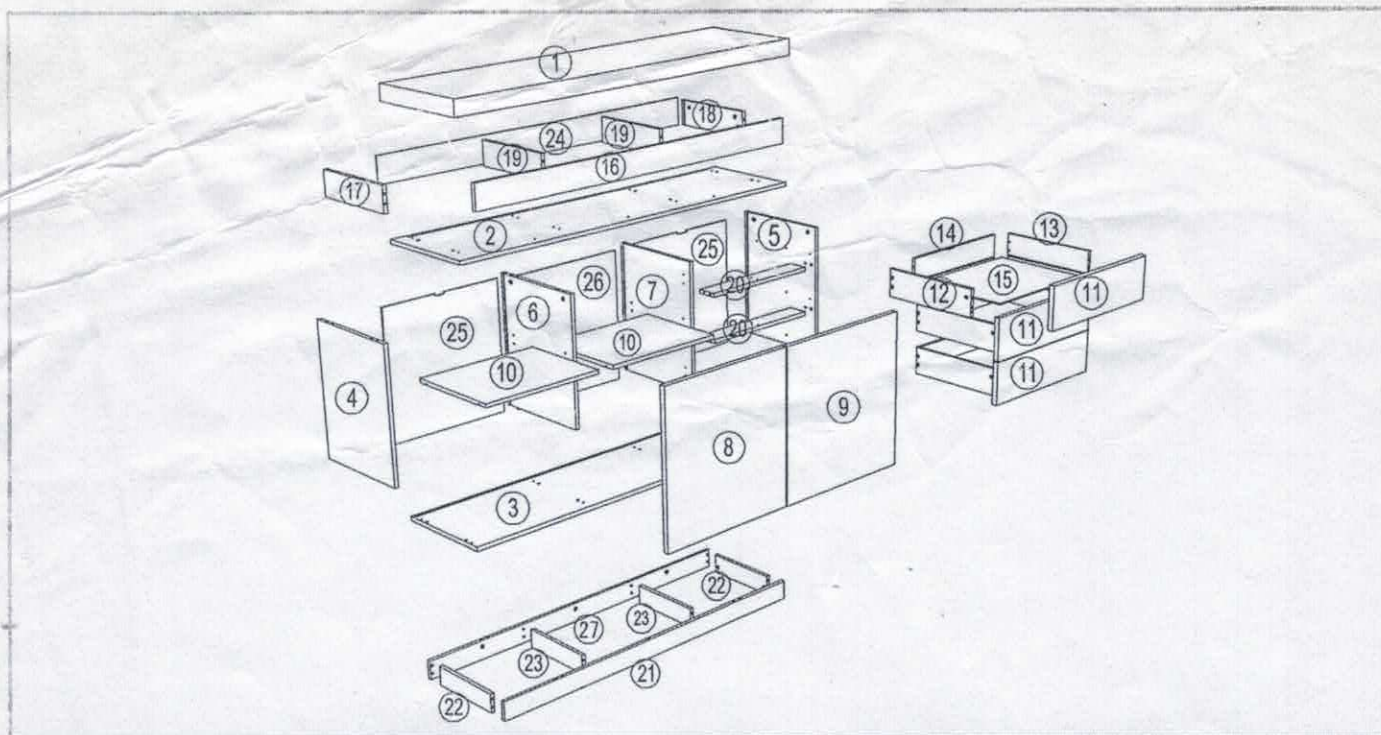

PRODUCT NAME

BLANC 150 Buffet with Led

EN

1. Identify the parts which make up your piece of furniture.
  2. Gather the hardware parts and count them.
  3. Have the necessary assembly tools ready.
  4. Organize a space for assembly, wall carpeting or a blanket will protect the furniture against scratches.
  5. Never force the assembling while you put the parts together. You are recommended to tighten the screws after the furniture has been used for some time.
  6. After assembling this product, it is advisable to regularly ventilate the room for a few days.
- KEEP THE ASSEMBLY INSTRUCTION. THE RELEVANT INFORMATION YOU CAN FIND ON IT WILL HELP YOU GET IN TOUCH WITH YOUR STORE IF A PART WAS TO BE MISSING.

No.	Size	Qty	Ctn no
1	1500x398x60	1	2
2	1500x380x15	1	3
3	1500x380x15	1	3
4	564x380x15	1	3
5	564x380x15	1	3
6	564x380x15	1	2
7	564x380x15	1	2
8	594x497x18	1	1
9	594x497x18	1	1

No.	Size	Qty	Ctn no.
10	478x360x15	2	1
11	497x196x18	3	2
12	350x94x12	3	1
13	350x94x12	3	1
14	429x94x12	3	1
15	437x342x5	3	1
16	1400x95x15	1	2
17	335x95x15	1	1
18	335x95x15	1	1

OUTILLAGE:  
TOOLS:

A SOFT CLOTH IS SUITABLE FOR PRODUCT CARE.

1

101   x15	104   x12	110   x1
Ø 7x32.5mm	Ø 6x30mm	

2

102   x15	110   x1	103   x15
Ø 15x11mm		Ø 21mm

3

108   x4	123   x2				
Ø 4x14mm	45°70°19				
101   x8	127   x6	110   x1	111   x1	112   x11	116   x2
Ø 7x32.5mm	Ø 3x12mm		4mm	Ø 7x50mm	

101 x 10	110 x 1	102 x 8	103 x 8
Ø 7x32.5mm		Ø 15x11mm	Ø 21mm

7

101 x 8	102 x 18	104 x 12	110 x 1	103 x 18
Ø 7x32.5mm	Ø 15x11mm	Ø 6x30mm		Ø 21mm

8

110 x 1	117 x 12	118 x 12	125 x 1	126 x 1
	Ø 3x20mm		41x21x12mm	L=3000mm